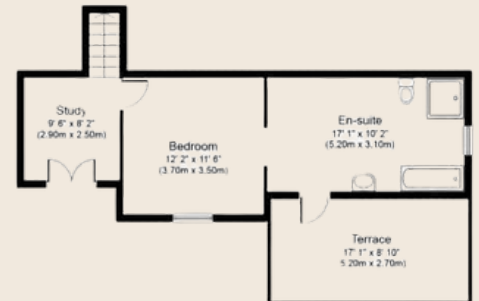

Relax In Your Bedroom

Sleeps 12

6 double bedrooms

2 are primary suites

4 have ensuites

All air conditioned

(Some bedrooms can be re-arranged with single beds)